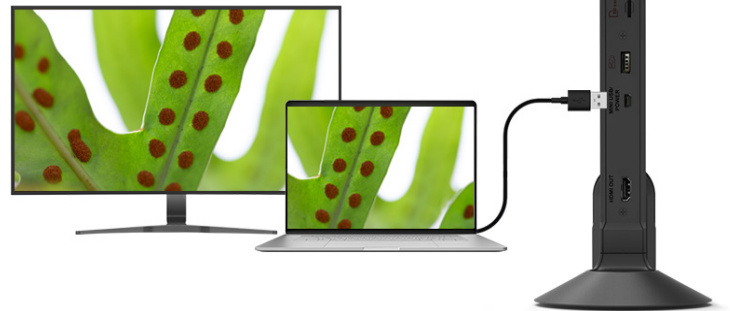

M11-8M

USB/HDMI Document Camera

- 8MP Camera
- USB HDMI Connectivity
- USB 3.0 Powered
- UVC/UAC Compliant
- Built-in Annotation
- 3Yr Warranty

Compact. Versatile. Ready to go!

The AVer M11-8M is the sleek and affordable document camera designed to meet the needs of changing learning environments. With HDMI and plug and play USB power and connectivity, the M11-8M is ready to share in the classroom or through many popular video conferencing platforms for distance learning.

Distance Learning Ready

The M11-8M is UVC/UAC compliant with plug and play USB connectivity and features a built-in mic. It supports integration with all popular video conferencing applications such as Zoom, Google Hangouts and Microsoft Teams so you're ready to tackle distance learning.

Smart Connectivity & Power

Powered by USB, with an additional HDMI connection it's quick and easy to power on, connect to PC or your external display! The M11-8M can connect to PCs, Chromebooks and Macs to suit your mixed computing needs.

Compact design

The M11-8M has a sleek vertical design with a mechanical arm that collapses to less than 12 inches by 5 inches to maximize space in the classroom or on your desk at home. The smart swivel head provides 180 degree image rotation so you can capture objects from many angles with the document camera in place.