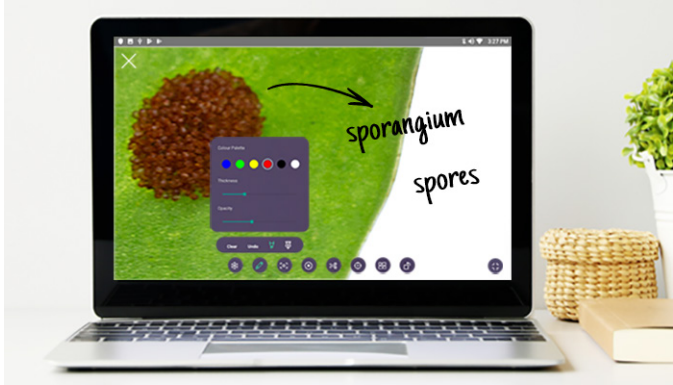

Compact design

The M11-8M has a sleek vertical design with a mechanical arm that collapses to less than 12 inches by 5 inches to maximize space in the classroom or on your desk at home. The smart swivel head provides 180 degree image rotation so you can capture objects from many angles with the document camera in place.

Software is as simple as one touch

With our updated AVerTouch software for Windows and Mac, it's never been quicker and easier to go from set-up to show time. Build and edit new creative content with powerful multitasking and editing tools and save to the Cloud with a simple click. The M11-8M also works with our trusted Sphere Lite software on Chrome.

Strong clarity and versatility

The 8MP camera outputs video with 1080p at 60 fps to give you all you need to share content in the classroom or online. The built-in annotation capability with a mouse via HDMI opens creativity and important information highlights in your lessons!

Specifications

Image					
Sensor	1/3.06" CMOS sensor	Pixel count	8MP	Frame rate	Max.60fps (display)
Output resolution	3168x2376@8 fps(USB), 1920x1080@60fps(HDMI,USB), 1280x720(USB,HDMI), 1024x768(USB), 800x600(USB), 640x480(USB), 720x480(HDMI)			Image rotation (FW)	0/180
Image mirror/freeze	On/Off (default: off)	Image white balance/exposure	Auto/manual	Image brightness/contrast/saturation	Manual
Preview mode	Normal/motion/high quality	Playback	Yes	PIP/PBP	Yes
Optics/Mechanism					
Lens rotation (MD)	Right:90°, left:90°, up:90°, down:45°	Lens F-number	2.0	Shooting area	A3, 16.53" x 12.4" (420mm x 315mm)
Zoom	20X digital zoom	Pan	Yes	Focus	Auto

Elementary Technology

Helping schools use technology to deliver better education
call: 0844 357 5197 visit: elementaryuk.com