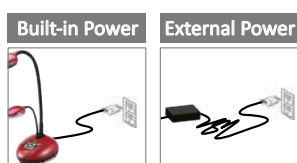

Video / Audio Recording and Extra Storage

The DC170 has a built-in microphone and just one-button to record video and audio synchronously on-board directly without a PC. The SD card storage is convenient for recording trainings, meetings, seminars and lectures.