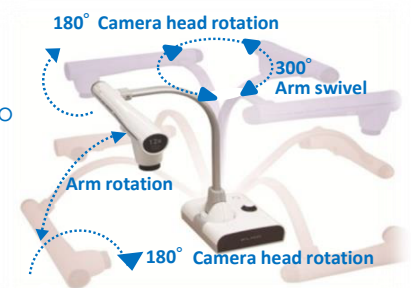

KEY FEATURES

- HDMI Pass Through **NEW!**
- Powerful 96 x Zoom (12 x optical zoom, 8 x digital zoom)
- 3.4 MP CMOS Sensor
- Full HD 1080p
- USB Video Class Compliant (can be seamlessly used as a webcam)
- Multi-directional Camera Neck
- A3 Capture Area
- Built-in Microphone
- Ergonomically Designed Remote Control

L-12iD

The Revolutionary Interactive Visualiser

Powerful 96 x zoom

Full HD 1080p images

30 fps Smooth Video

High Quality Images & 300° Swivel Camera Head & Arm

The L-12iD can capture high quality full HD images from all directions. The solid camera arm stays in position and is easily operated by both left- and right-handed users.

Ultimate Connectivity

Web Cam Feature & HDMI Pass Through **NEW**

The new feature of L-12iD is the ultimate in connectivity and usability. It supports **UVC (USB Video class)** for easy integration with your interactive whiteboard, and other classroom technology. The new HDMI pass through feature allows you to use your L-12iD visualiser as an HDMI "pass through" switcher to display a HD computer or tablet PC screen and HD images from the L-12iD visualiser at the push of a button.

L-12iD SPECIFICATIONS

CAMERA

Image pick-up device	1/2.8" CMOS 3,400,000 pixels
Total pixels	2,144(H) x 1,588(V)
Effective pixels	1,920(H) x 1,536(V)
Frame rate	30fps
Resolution	Analogue RGB :800(H) x 800(V)TV lines or more