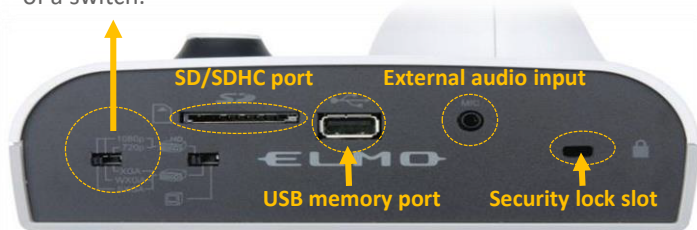

LIGHTING

Illumination lamp	White LED
-------------------	-----------

OTHERS

Accessories	AC adapter, AC cord, USB cable(for connecting to PC), Remote control, AAA batteries(for remote control), ELMO Interactive Toolbox Software CD-ROM, ELMO Interactive Toolbox installation manual, L-12iD Instruction manual(CD-ROM), Basic startup guide, Warranty
Security slot	Provided
Power source	12V DC(AC adapter AC100-240V)
Power consumption	16.2W
Dimensions (WxDxH)	355x373.5x426.5mm setup 195x294x469mm folded
Weight	Approx. 3.0 kg (main unit only)

REAR PANEL

SELECTABLE OUTPUT RESOLUTION

The L-12iD offers a variety of output resolutions at a simple flick of a switch.

SAVE IMAGES/VIDEOS ON SD CARD/ USB MEMORY STICK

Both still images (JPEG) and audio video files (MP4) can be saved on a USB memory stick or SD memory card for future use. Files may also be saved to a computer using ELMO Interactive Toolbox software (included).

AUDIO INPUT & OUTPUT

Record high-quality video with audio via the built-in microphone or an external microphone input.

OPTION PRODUCTS

Microscope Attachment Lens

L-12iD Stage